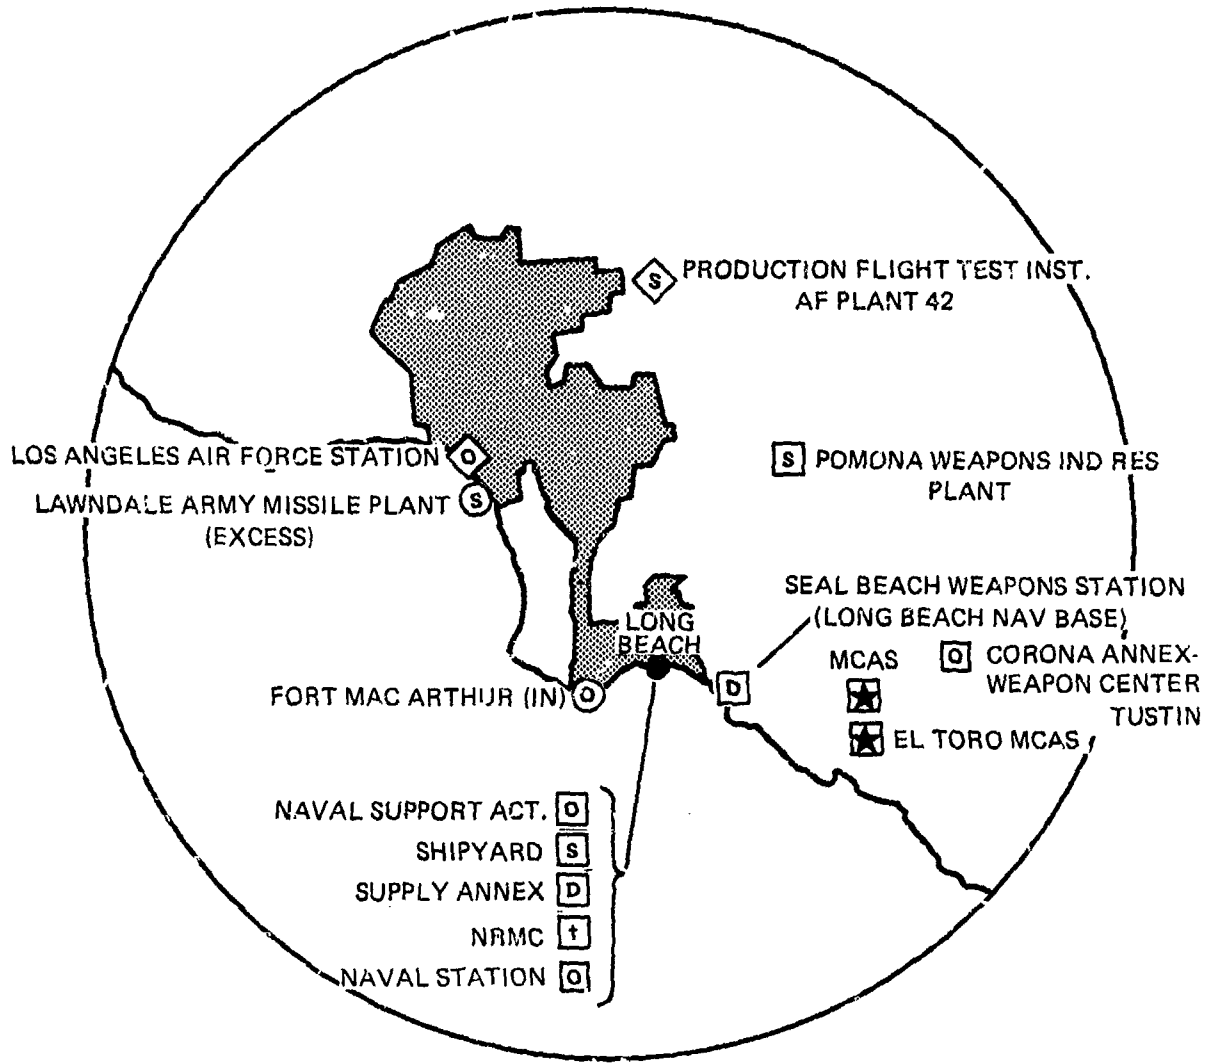

LOS ANGELES AREA

TYPE	ARMY	NAVY	AF
AIR BASE	✳	✳	✳
HOSPITAL	†	†	†
SHIPYARDS & INDUSTRIAL	Ⓢ	Ⓢ	Ⓢ
OTHER (HQS.; TRAINING; ETC.)	⓪	⓪	⓪
DEPOT & SUPPLY	ⓓ	ⓓ	ⓓ