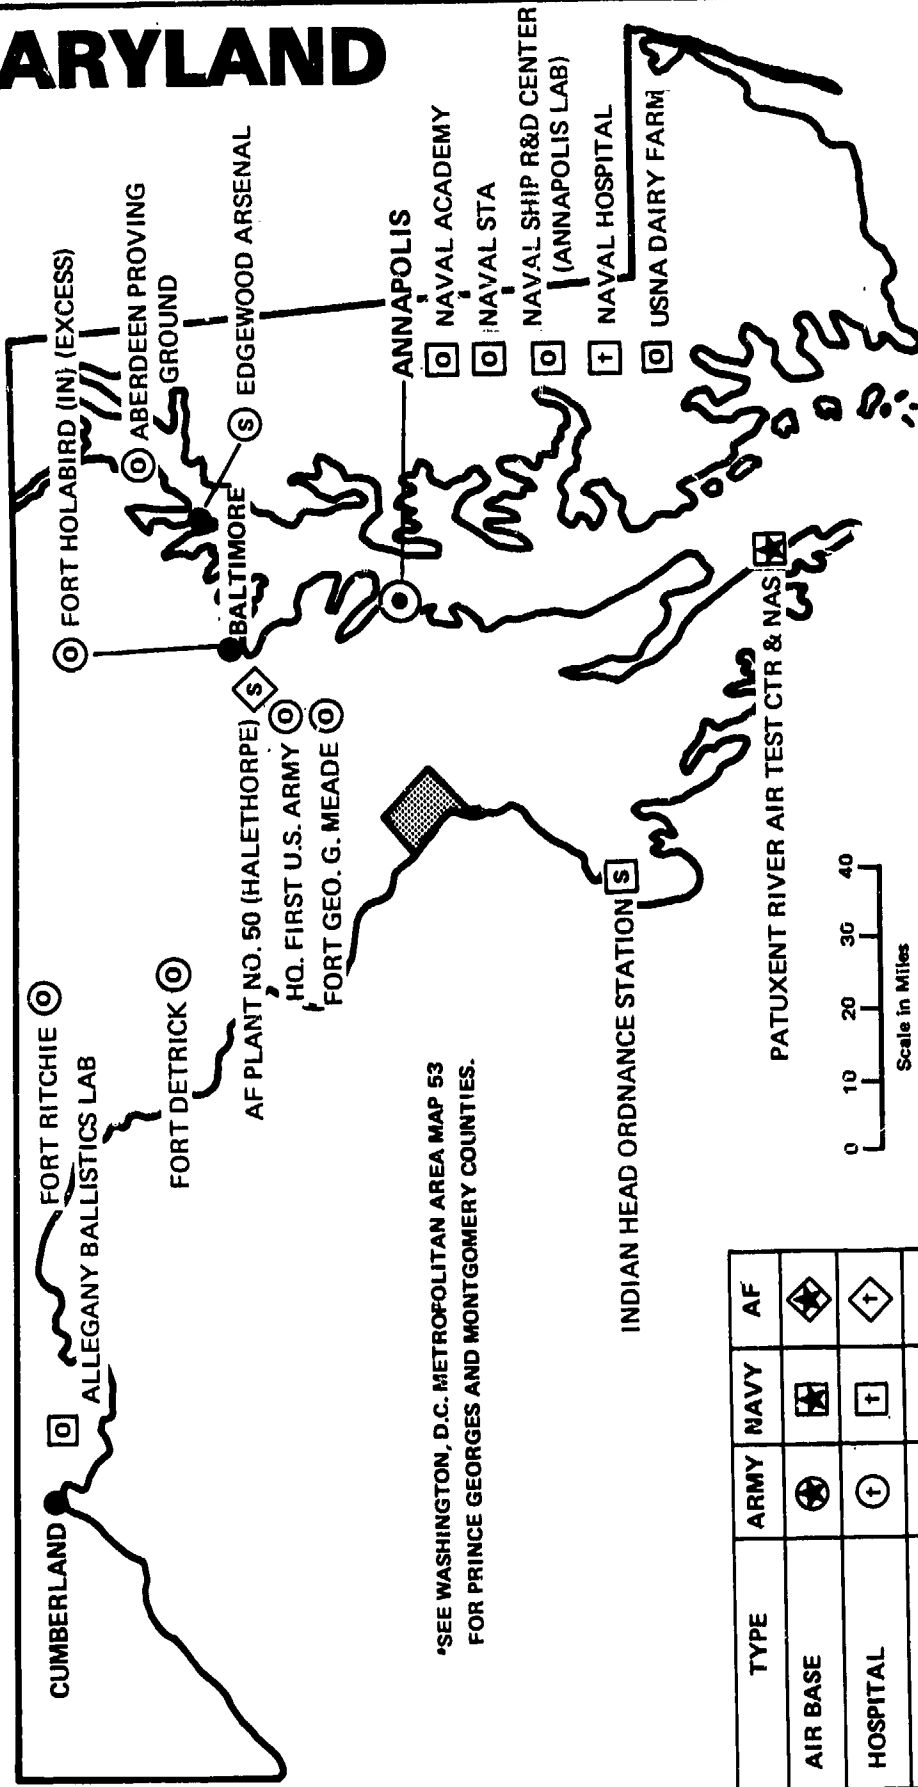

MARYLAND

*SEE WASHINGTON, D.C. METROPOLITAN AREA MAP 53 FOR PRINCE GEORGES AND MONTGOMERY COUNTIES.

TYPE	ARMY	NAVY	AF
AIR BASE	⊕	⊠	⊠
HOSPITAL	⊕	⊠	⊠
SHIPYARDS & INDUSTRIAL	⊕	⊠	⊠
OTHER (ROS.; TRAINING; ETC.)	⊕	⊠	⊠
DEPOT & SUPPLY	⊕	⊠	⊠