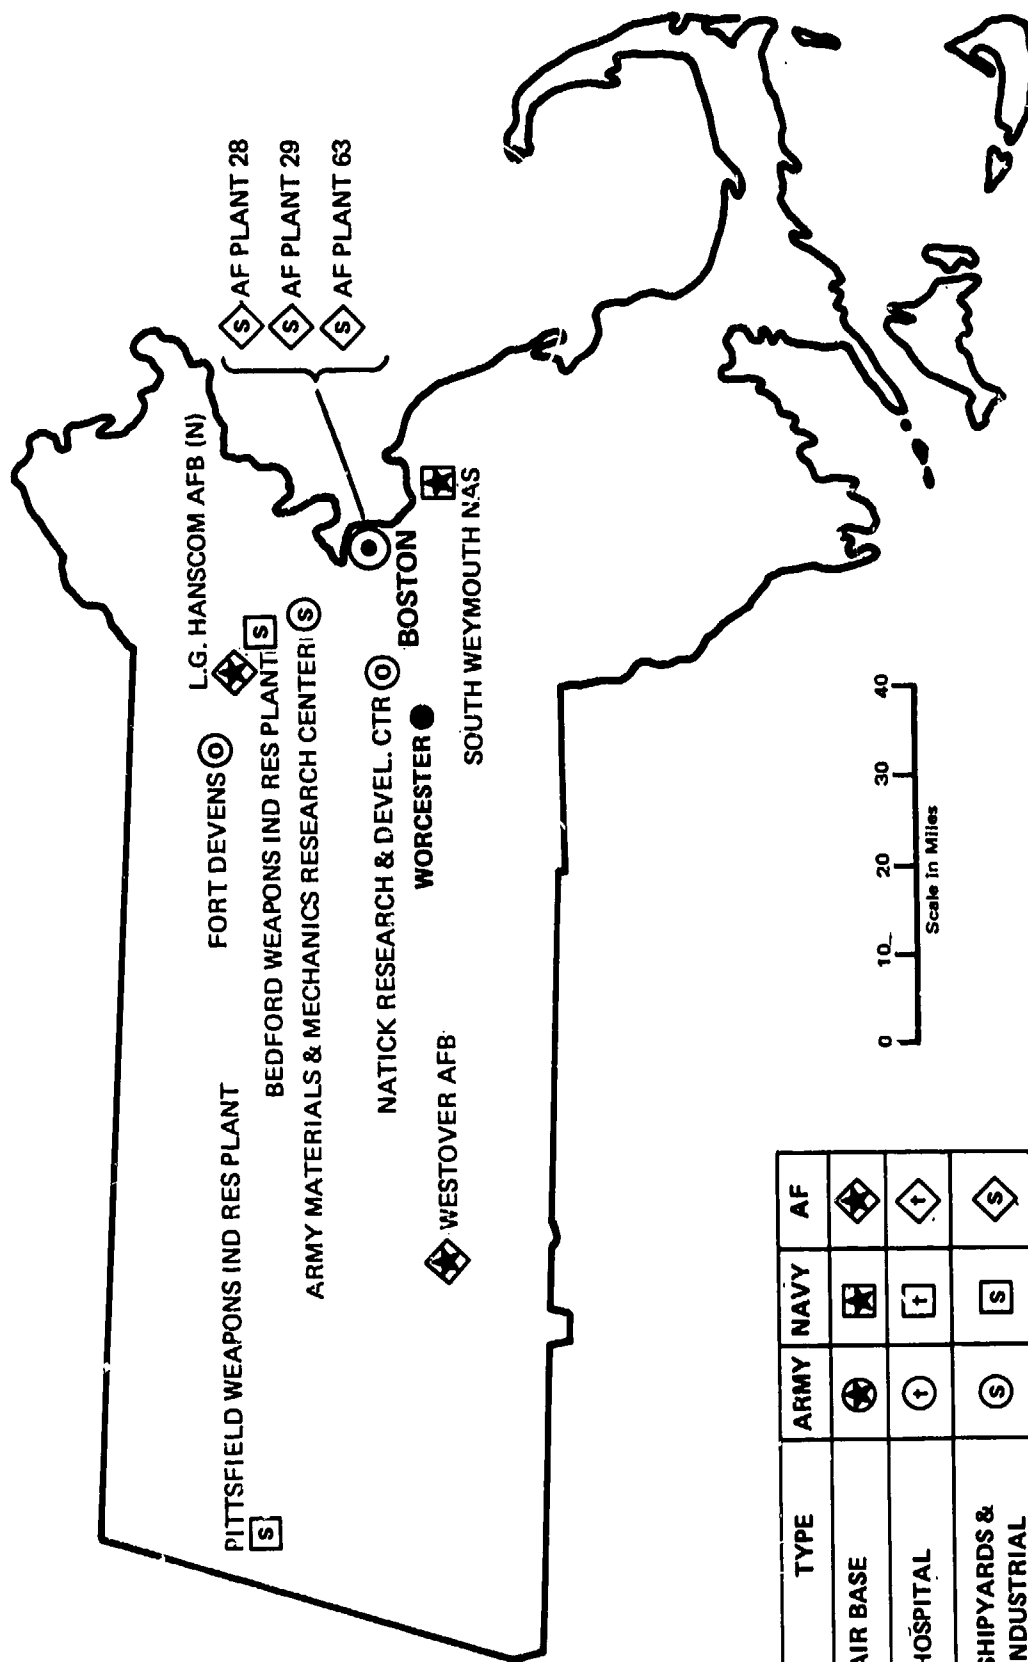

MASSACHUSETTS

TYPE	ARMY	NAVY	AF
AIR BASE	⊕	⊠	⊠
HOSPITAL	⊕	⊕	⊕
SHIPYARDS & INDUSTRIAL	⊕	⊕	⊕
OTHER (HOS.; TRAINING; ETC.)	⊕	⊕	⊕
DEPOT & SUPPLY	⊕	⊕	⊕

MAP 24