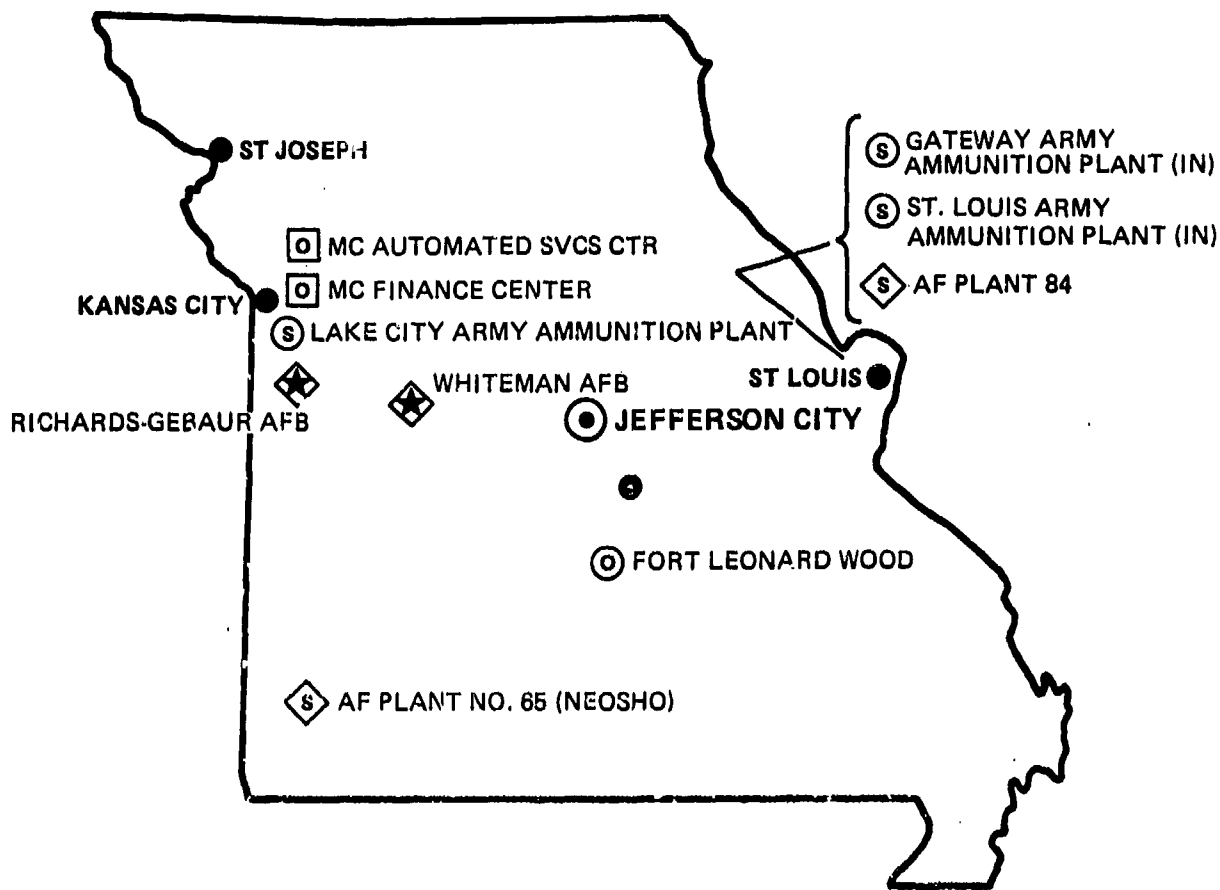

MISSOURI

TYPE	ARMY	NAVY	AF
AIR BASE	✳	✳	✳
HOSPITAL	Ⓣ	Ⓣ	Ⓣ
SHIPYARDS & INDUSTRIAL	Ⓢ	Ⓢ	Ⓢ
OTHER (HQS.; TRAINING; ETC.)	Ⓞ	Ⓞ	Ⓞ
DEPOT & SUPPLY	Ⓢ	Ⓢ	Ⓢ