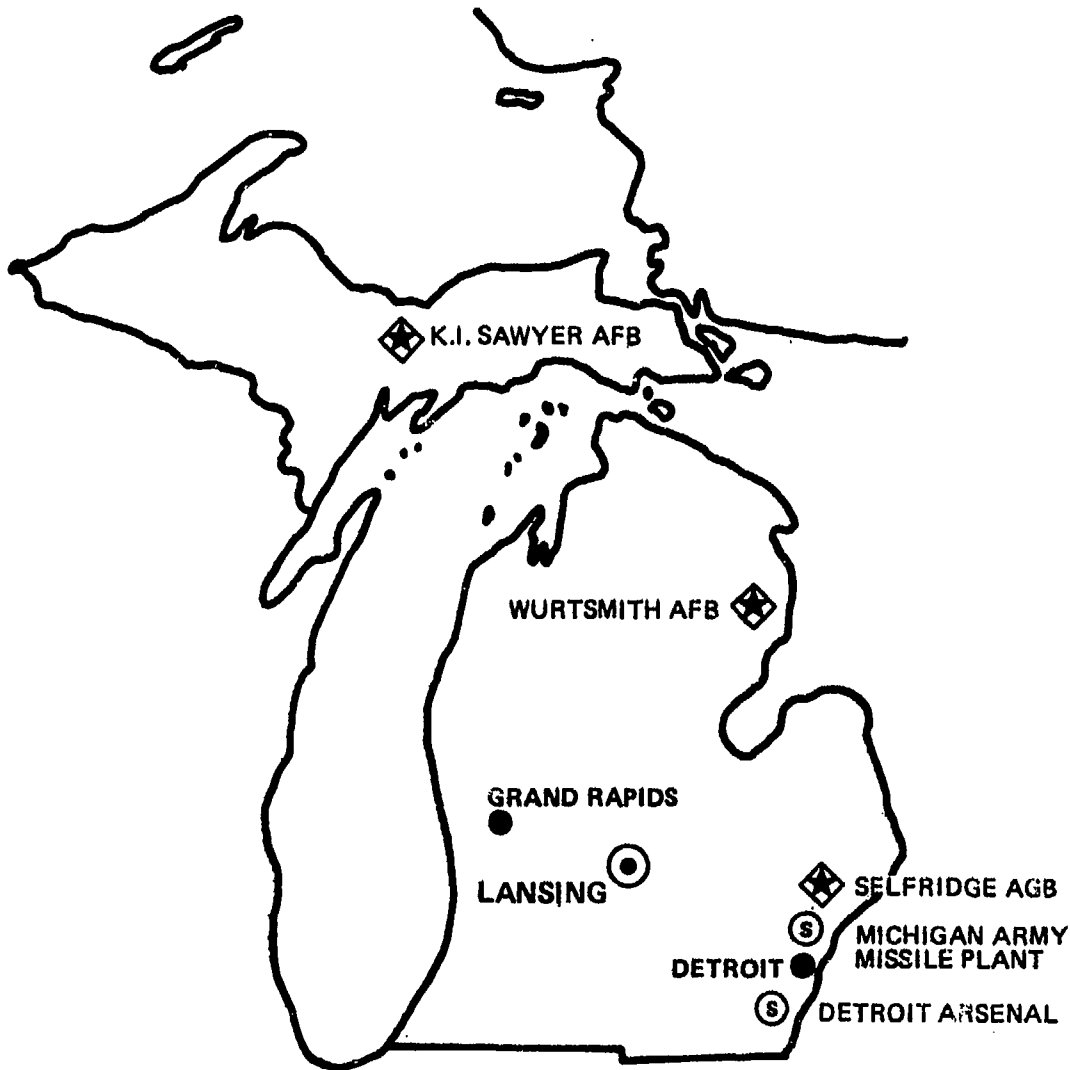

MICHIGAN

TYPE	ARMY	NAVY	AF
AIR BASE	⊕	⊕	⊕
HOSPITAL	⊕	⊕	⊕
SHIPYARDS & INDUSTRIAL	⊕	⊕	⊕
OTHER (HQS.; TRAINING; ETC.)	⊕	⊕	⊕
DEPOT & SUPPLY	⊕	⊕	⊕