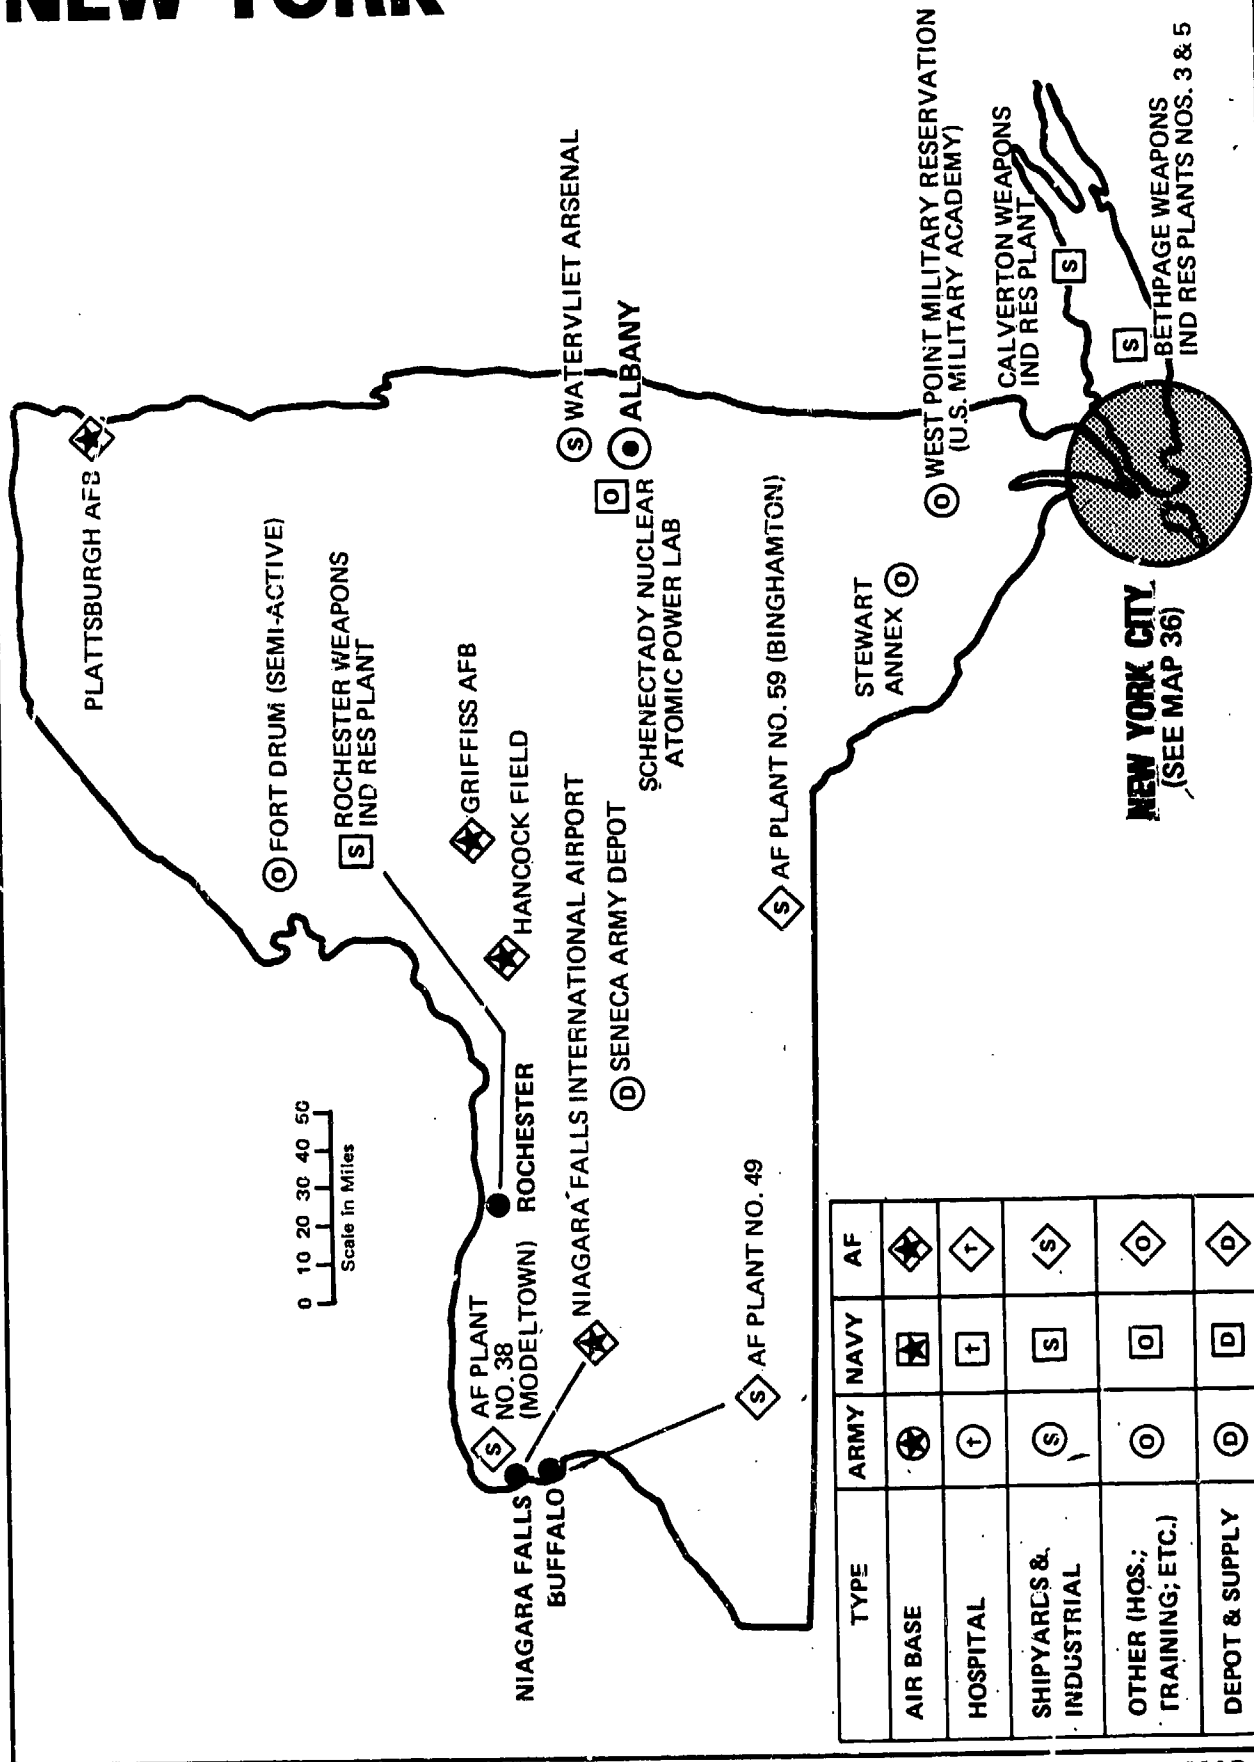

NEW YORK

NEW YORK CITY
(SEE MAP 36)

TYPE	ARMY	NAVY	AF
AIR BASE	⊗	⊠	⊠
HOSPITAL	⊕	⊔	⊔
SHIPYARDS & INDUSTRIAL	⊙	⊓	⊓
OTHER (HQS.; TRAINING; ETC.)	⊙	⊖	⊖
DEPOT & SUPPLY	⊙	⊖	⊖