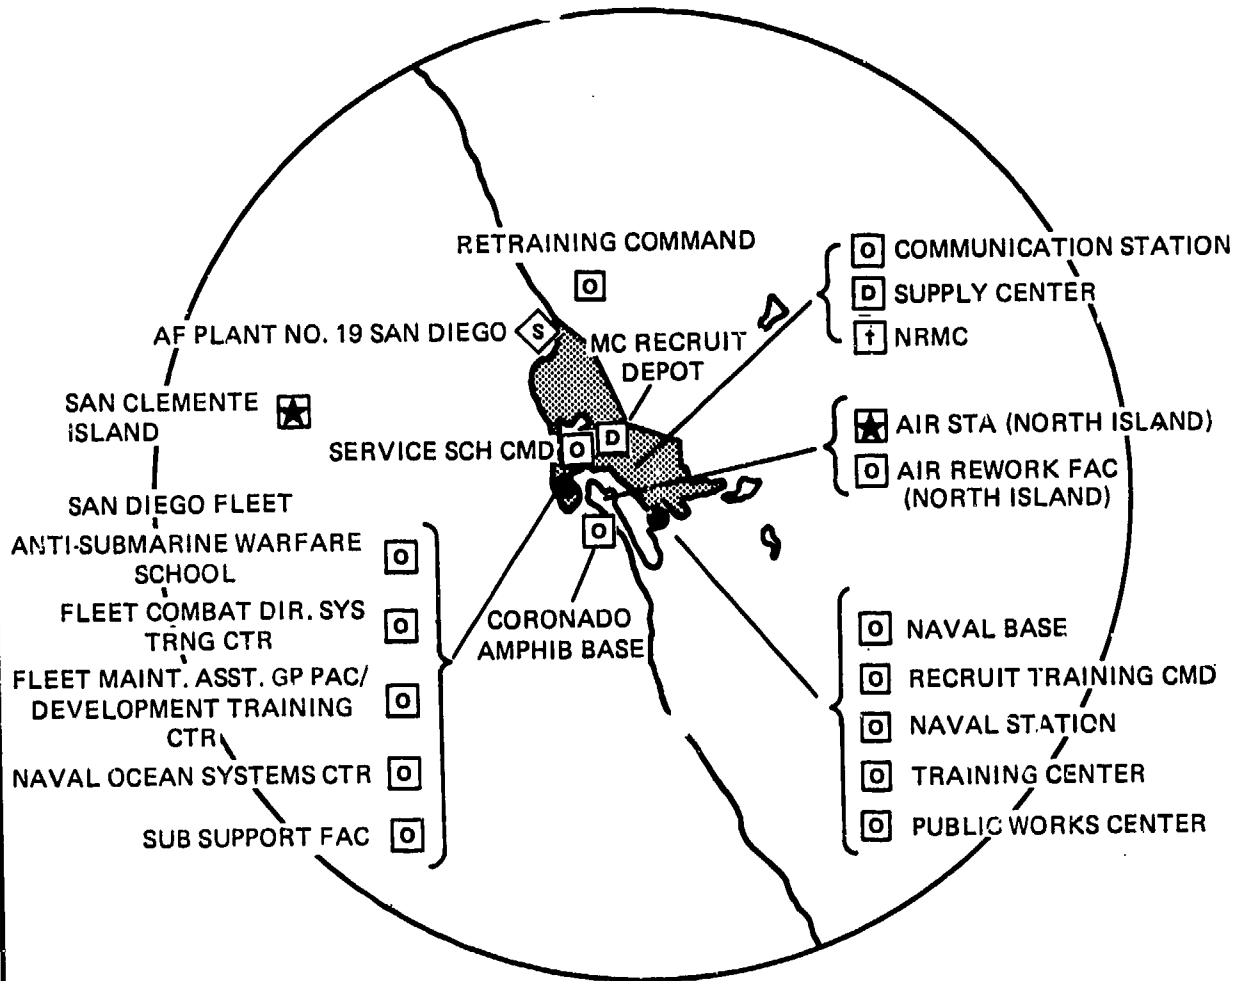

SAN DIEGO AREA

TYPE	ARMY	NAVY	AF
AIR BASE	★	★	◆
HOSPITAL	†	†	†
SHIPYARDS & INDUSTRIAL	S	S	S
OTHER (HQS.; TRAINING; ETC.)	O	O	O
DEPOT & SUPPLY	D	D	D