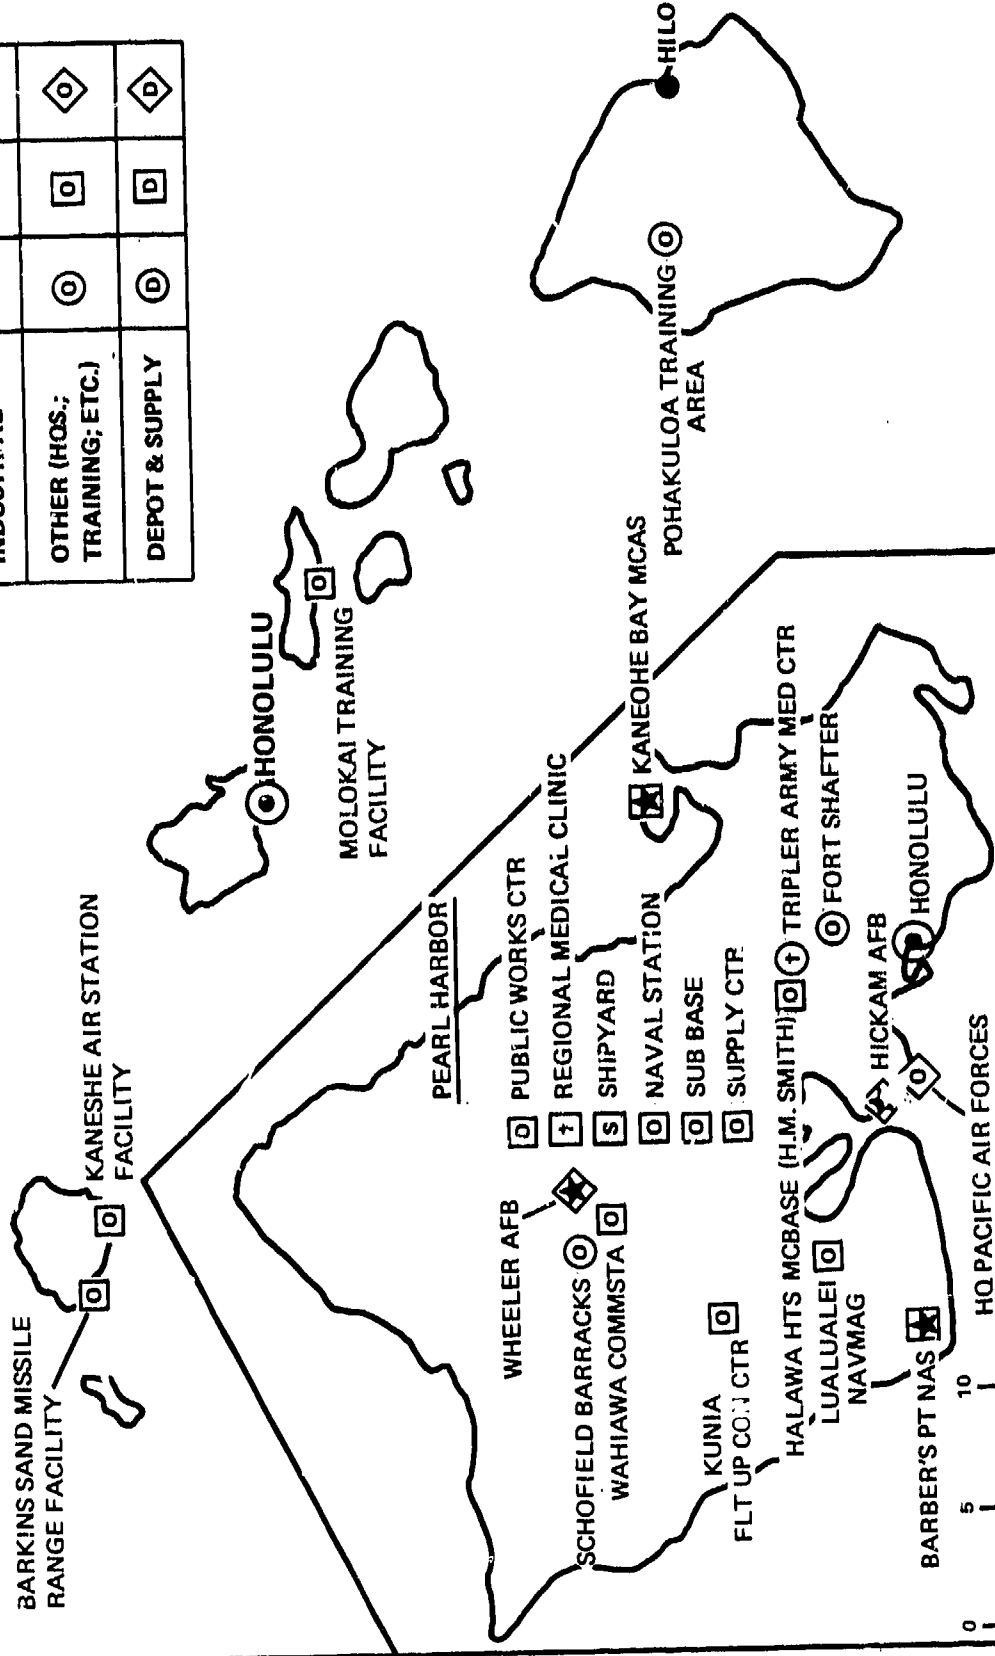

HAWAII

TYPE	ARMY	NAVY	AF
AIR BASE	⊗	⊠	⊠
HOSPITAL	⊕	⊠	⊠
SHIPYARDS & INDUSTRIAL	⊙	⊠	⊠
OTHER (HQS.; TRAINING; ETC.)	⊙	⊠	⊠
DEPOT & SUPPLY	⊙	⊠	⊠

0 10 25 50
Scale in Miles

MAP 14