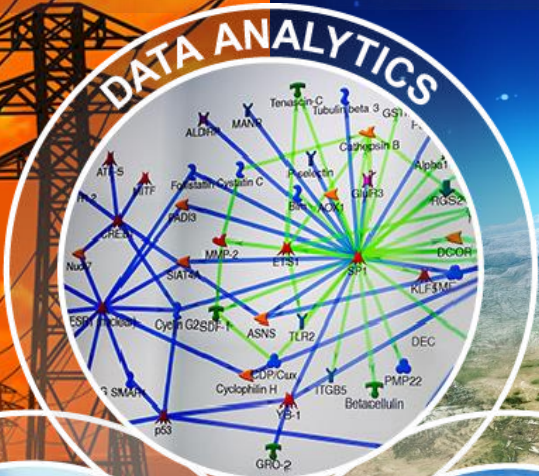

Pacific Northwest
NATIONAL LABORATORY

Proudly Operated by **Battelle** Since 1965

Grid

Climate

Nonproliferation

Remediation

PNNL strives to understand, predict and control complex adaptive systems

Pacific Northwest
NATIONAL LABORATORY